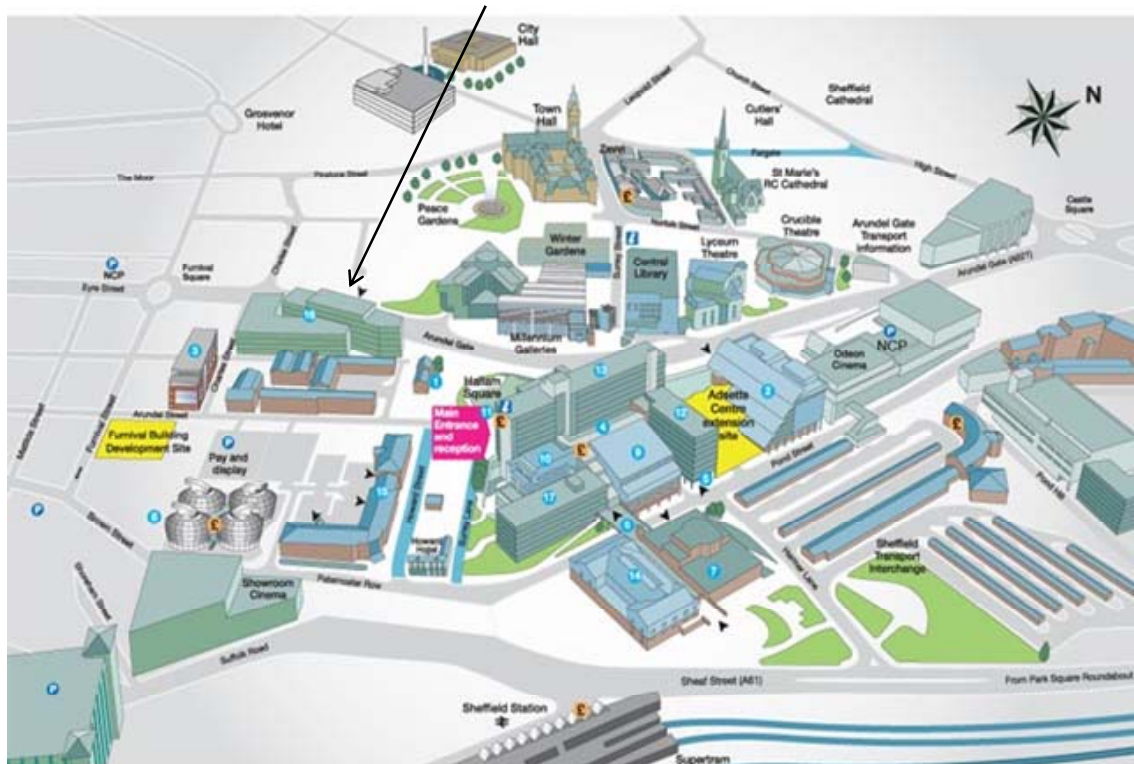

HOW TO FIND US

Getting to Sheffield Business School at Sheffield Hallam University

Detailed information is available on our web site: <http://www.shu.ac.uk/visit/tocity.html>

We are a few minutes walk from the train station, as shown on the map below:

Stoddart Building, main entrance on Arundel Gate

The Stoddart Building is across from the Novotel Hotel.

If you are travelling direct from the station, it is a short walk up the pedestrianised Howard Street to the main road (Arundel Gate) at the top. You will see the Novotel in front of you. The Stoddart Building is on your left.